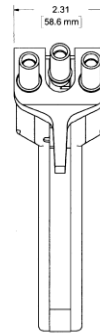

## Tensioner meters.

Model No.	Range	Resolution	Tension Units
<b>TX-125</b>	0-125g	0.1 to 1g	cN, grams or lb
<b>TX-1000</b>	10-1000g	1 to 5g	N, grams or lb
<b>TX-5000</b>	50-5000g	5 to 10g	N, grams or lb

- Active, color changing Bar Graph
- Select Material and Size. Instrument automatically adjusts the calibration
- Minimum and Maximum values

### S - Speed and Length Option

Indicate real-time speed in FPM, or MPM. Maximum measurable speed is 9,999 FPM or 9,999 meters per minute, however line speeds in excess of 2,000 FPM are generally unsafe for hand-held applications. Read length of part run in feet or meters. Maximum length measuring up to 9,999 meters or feet.