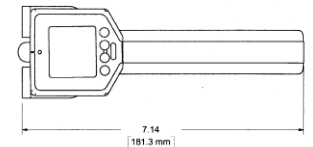

### S - Speed and Length Option

Indicate real-time speed in FPM, or MPM. Maximum measurable speed is 9,999 FPM or 9,999 meters per minute, however line speeds in excess of 2,000 FPM are generally unsafe for hand-held applications. Read length of part run in feet or meters. Maximum length measuring up to 9,999 meters or feet.