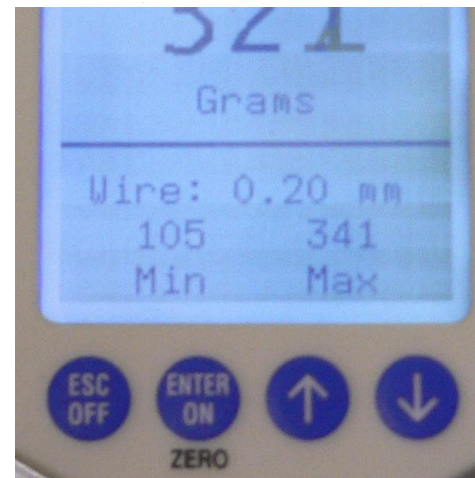

E - RS-232 Serial Output Option

Provided with 10' cable to interface with your receiving device. Select data sampling rate from 1, 2 or 5 Hz. After capturing the data, review the data on the instrument's display or upload it using the 10' serial interface cable.