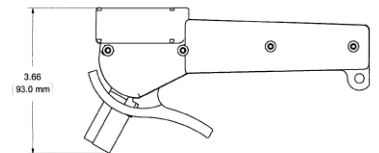

## Tensioner meters.

Model No.	Range	Resolution	Tension Units
<b>TX-125</b>	0-125g	0.1 to 1g	cN, grams or lb
<b>TX-1000</b>	10-1000g	1 to 5g	N, grams or lb
<b>TX-5000</b>	50-5000g	5 to 10g	N, grams or lb

### S - Speed and Length Option

Indicate real-time speed in FPM, or MPM. Maximum measurable speed is 9,999 FPM or 9,999 meters per minute, however line speeds in excess of 2,000 FPM are generally unsafe for hand-held applications. Read length of part run in feet or meters. Maximum length measuring up to 9,999 meters or feet.